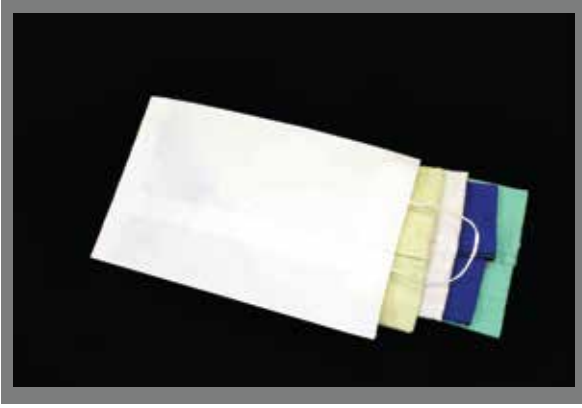

NATURE

IMPEX

www.natureimpex.in

Paper Sheets

Butter Paper Sheets

Uses: To pack, carry or cover food items

Sizes : 6x6 , 8x8 , 10x10 , 12x12

Silver Paper Sheets

Uses: To pack, carry or cover food items

Sizes : 6x6 , 8x8 , 10x10 , 12x12

Shopping Bags

Deluxe Shopping Bags

Uses: Can be used to carry clothes, shoes and other types of garments.

Sizes : Custom sizes available.

Sizes : Custom sizes available.

Square Bottom Folded Grocery Paper Bags

Uses: Multi-purpose bags that can be used to carry groceries, medical supplies, food products, garments or other general purpose items.